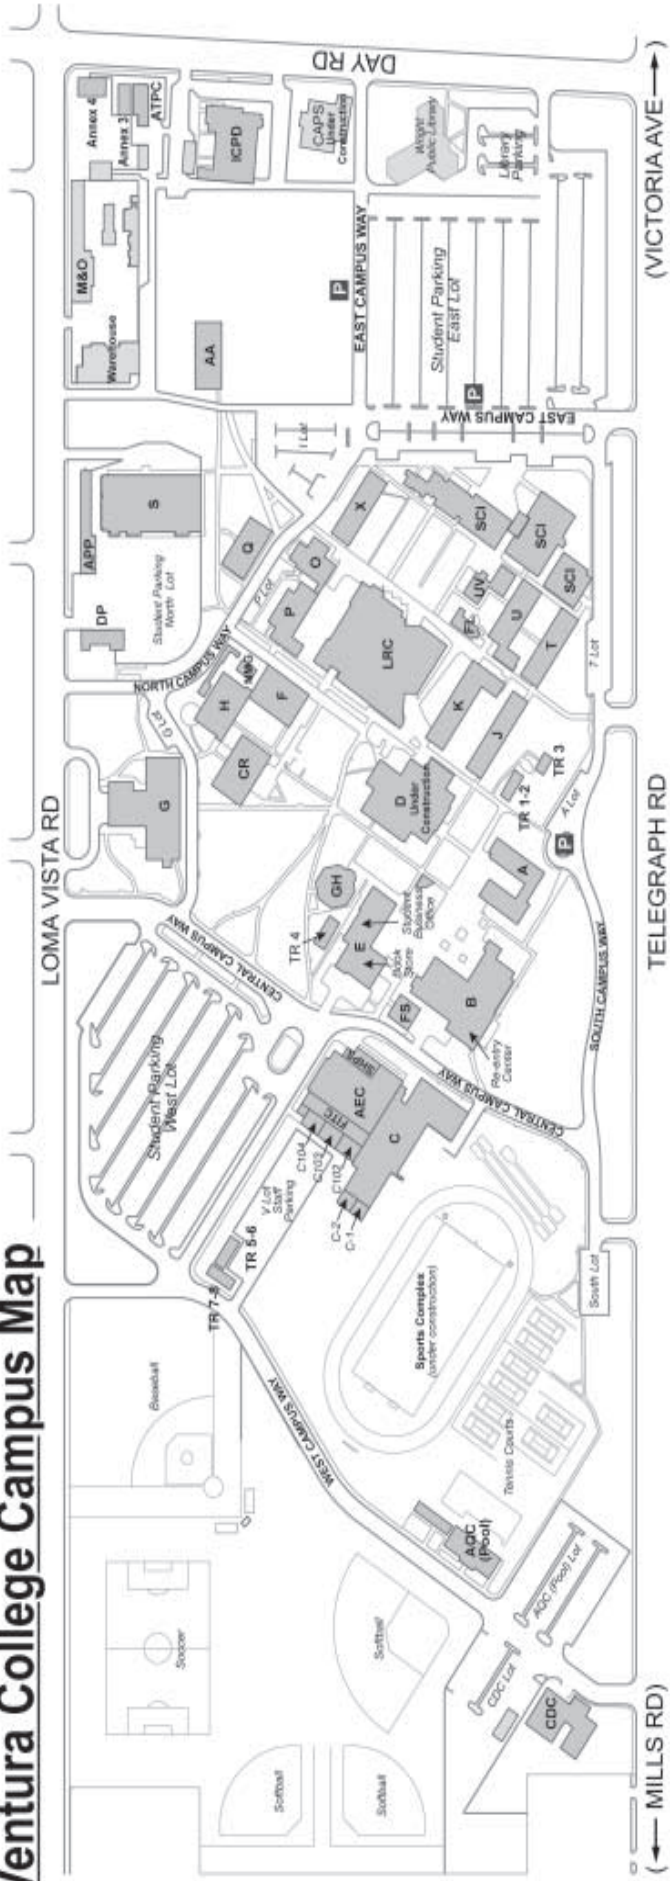

Locating Ventura, California

Ventura College Campus Map

Building Legend

BLDG	DEPARTMENT	BLDG	DEPARTMENT	BLDG	DEPARTMENT	BLDG	DEPARTMENT
A	Administration / Admissions / Counseling	E	Transfer & Career / Campus Police / Bookstore / Student Business	O	Nursing	TR 1-2	Trailer Classrooms (Near J Bldg.)
AA	Agriculture / Classrooms	F	Photography (1st Floor)	P	Paramedic	TR 3	International Student Center
AEC	Athletic Event Center (in C Bldg.)	FITC	Fitness Center (in AEC Bldg.)	Pool	Aquatic Center	TR 4	Journalism
AQC	Aquatic Center (Pool)	FL	Educational Assistance Center (DSP&S)	Q	Classrooms	TR 5-8	Trailer Classrooms (Near Baseball Field)
APP	Apprenticeship	FS	Financial Aid / EOPS	S	Auto / Machine / Welding	U	Business / Classrooms
ATPC	Alternative Text Production Center / Braille Center	G	Theatre / Music	SCI	Science / Math / CAD	UV	Lecture Halls
B	ASVC / Cafeteria / Re-entry / Copy Center	GH	Guthrie Hall	SHPS	Student Health and Psychological Services (in AEC Bldg.)	X	Classrooms
C	Physical Education / Health Education / AEC / Dance / Student Health and Psychological Services	H	Art	T	Business / Computer Labs		
CDC	Child Development Center	ICPD	Institute for Community and Professional Development	TR 1-2	Trailer Classrooms		
CR	Art / Art Gallery 2 / Criminal Justice	J	Classrooms	TR 3	International Student Center		
DP	Bilingual Education	K	Classrooms	TR 4	Journalism		
D	Student Services Center (open Fall '05)	LRC	Library and Learning Resource Center / Tutoring / ATTC	TR 5-8	Trailer Classrooms (Near Baseball Field)		

Parking Pass Dispenser

(← MILLS RD)

TELEGRAPH RD

(VICTORIA AVE →)