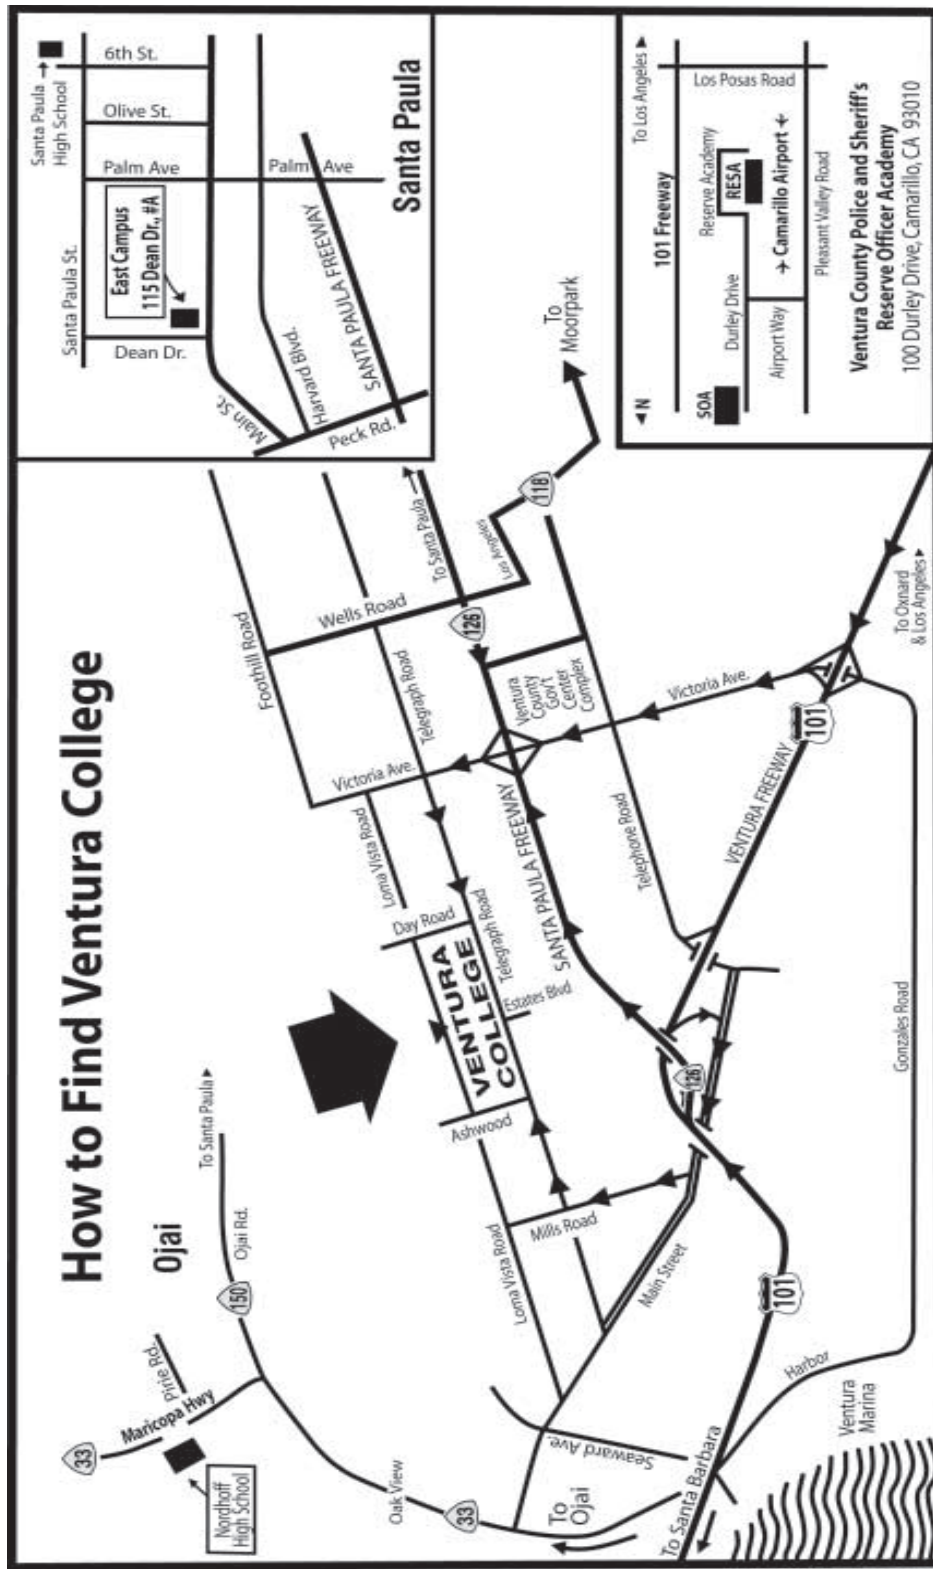

Locating Ventura, California

Ventura College Campus Map

Building Legend

BLDG	DEPARTMENT	BLDG	DEPARTMENT	BLDG	DEPARTMENT	BLDG	DEPARTMENT
A	Administration / Admissions / Counseling	E	Transfer & Career / Campus Police / Bookstore / Student Business	O	Nursing	TR 1-2	Trailer Classrooms (Near J Bldg.)
AA	Agriculture / Classrooms	F	Photography (1st Floor)	P	Paramedic	TR 3	International Student Center
AEC	Athletic Event Center (in C Bldg.)	FITC	Fitness Center (in AEC Bldg.)	Pool	Aquatic Center	TR 4	Journalism
AQC	Aquatic Center (Pool)	FL	Educational Assistance Center (DSP&S)	Q	Classrooms	TR 5-8	Trailer Classrooms (Near Baseball Field)
APP	Apprenticeship	FS	Financial Aid / EOPS	S	Auto / Machine / Welding	U	Business / Classrooms
ATPC	Alternative Text Production Center / Braille Center	G	Theatre / Music	SCI	Science / Math / CAD	UV	Lecture Halls
B	ASVC / Cafeteria / Re-entry / Copy Center	GH	Guthrie Hall	SHPS	Student Health and Psychological Services (in AEC Bldg.)	X	Classrooms
C	Physical Education / Health Education / AEC / Dance / Student Health and Psychological Services	H	Art	T	Business / Computer Labs		
CDC	Child Development Center	ICPD	Institute for Community and Professional Development	TR 1-2	Trailer Classrooms		
CR	Art / Art Gallery 2 / Criminal Justice	J	Classrooms	TR 3	International Student Center		
DP	Bilingual Education	K	Classrooms	TR 4	Journalism		
D	Student Services Center (open Fall '05)	LRC	Library and Learning Resource Center / Tutoring / ATTC	TR 5-8	Trailer Classrooms (Near Baseball Field)		

Parking Pass Dispenser

(← MILLS RD)

TELEGRAPH RD

(VICTORIA AVE →)